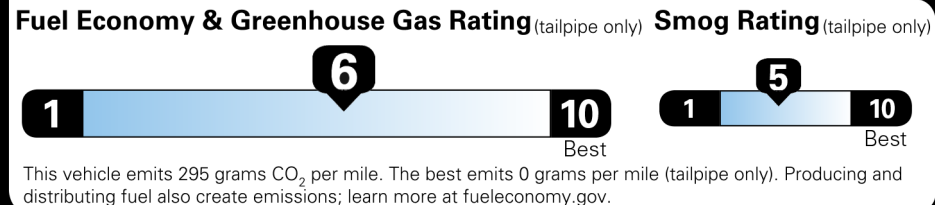

BASE MANUFACTURER'S SUGGESTED RETAIL PRICE $31,610.00

1. **OPTIONAL EQUIPMENT**
2. FE 50 State Emissions
   - CP Convenience Package: 1,250.00
     Tilt & Slide Moonroof, Power Liftgate
   - EJ JBL Premium Audio: 800.00
     9-Speakers including Subwoofer & Amplifier
   87. Multimedia Screen Protector - Glass 105.00
   - 2T. All Weather Floor/Cargo Liners 309.00
   - HB. Black Badges Package:Name/Grade Black 130.00
     Badges, Rear Toyota Emblem Black Hard Badge

GOVERNMENT 5-STAR SAFETY RATINGS

Overall Vehicle Score Not Rated

Based on the combined ratings of frontal, side and rollover. Should ONLY be compared to other vehicles of similar size and weight.

Frontal Crash Driver Passenger ★★★★★

Based on the risk of injury in a frontal impact. Should ONLY be compared to other vehicles of similar size and weight.

Side Crash Front seat Rear seat ★★★★★

Based on the risk of injury in a side impact.

Rollover Not Rated

Based on the risk of rollover in a single-vehicle crash.

Star ratings range from 1 to 5 stars (★★★★★) with 5 being the highest.
Source: National Highway Traffic Safety Administration (NHTSA)
www.safercar.gov or 1-888-327-4236

EPA DOT Fuel Economy and Environment

Gasoline Vehicle

Fuel Economy
30 MPG Small SUVs range from 14 to 125 MPG. The best vehicle rates 146 MPGe.
29 31
combined city/hwy city highway
3.3 gallons per 100 miles

You save $250
in fuel costs over 5 years compared to the average new vehicle.

Annual fuel cost
$1,650

Actual results will vary for many reasons, including driving conditions and how you drive and maintain your vehicle. The average new vehicle gets 29 MPG and costs $8,500 to fuel over 5 years. Cost estimates are based on 15,000 miles per year at $3.30 per gallon. MPGe is miles per gasoline gallon equivalent. Vehicle emissions are a significant cause of climate change and smog.

fuel economy.gov
Calculate personalized estimates and compare vehicles

MANUFACTURER'S SUGGESTED RETAIL PRICE[†]	$34,204.00
DELIVERY, PROCESSING AND HANDLING FEE	1,595.00
TOTAL SUGGESTED RETAIL PRICE	$35,799.00

[†]Manufacturer's suggested retail price excludes delivery processing and handling fees, license and title fees, applicable federal, state and local taxes, and dealer and distributor options and accessories.

Delivered by Truck to: 24067
TWIN CITY TOYOTA
301 AUTUMN RIDGE DRIVE
HERCULANEUM MO63048

TML1E1N2S0F0W0

Not Original - Copy
Created: 2025-10-05 18:14:22:06 (UTC)