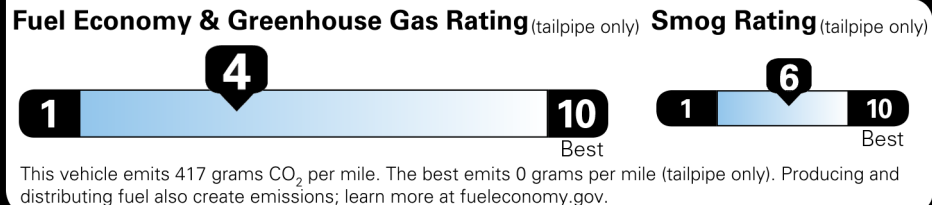

INTERIOR

1. SofTex(R)-Trimmed Heated & Ventilated Front Seats w/ Lumbar Support
   - 14-in. Toyota Audio Multimedia w/ Wireless Apple CarPlay & Android Auto Compatibility
   - SiriusXM w/3-Month Trial
   - 14-spkr JBL(R) audio incl. subwoofer, amp, and JBL(R) FLEX portable speaker
   - Leather-trimmed heated steering wheel
   - TRD Leather Shift Knob
   - TRD Off-Road Carpet Floor Mats
   - Qi-compatible wireless charging
2. **For Full Product Details, Please Visit Toyota.com/4Runner**
   Full Tank of Gas

BASE MANUFACTURER'S SUGGESTED RETAIL PRICE $56,070.00

OPTIONAL EQUIPMENT

FE	50 STATE EMISSIONS	
8F.	Tow Hooks Upgrade - Front - Red	180.00
63.	Floor Mats- All Weather-'4Runner'	248.00
43.	Cargo Lights- Interior D-Pillar	375.00
T9.	Badge Inserts- Rr TOYOTA Reflect Black	65.00
T4.	Badge Overlay- Front Emblem Black	65.00
R5.	Cargo Tray- All Weather '4Runner'	140.00
MF.	Mudguards- Fr +Rr Molded Black '4Runner'	175.00
BM.	Bodyside Molding- Color Keyed	260.00

Not Original - Copy

Created: 2026-03-23 10:23:03 (UTC)

EPA DOT Fuel Economy and Environment

Gasoline Vehicle

Fuel Economy
21 MPG Standard SUVs range from 12 to 115 MPG. The best vehicle rates 146 MPGe.
19 25
combined city/hwy city highway
4.8 gallons per 100 miles

You spend $3,250
more in fuel costs over 5 years
compared to the average new vehicle.

Annual fuel cost $2,350

Actual results will vary for many reasons, including driving conditions and how you drive and maintain your vehicle. The average new vehicle gets 29 MPG and costs $8,500 to fuel over 5 years. Cost estimates are based on 15,000 miles per year at $3.30 per gallon. MPGe is miles per gasoline gallon equivalent. Vehicle emissions are a significant cause of climate change and smog.

fuel economy.gov
Calculate personalized estimates and compare vehicles

MANUFACTURER'S SUGGESTED RETAIL PRICE[†]	$57,578.00
DELIVERY, PROCESSING AND HANDLING FEE	1,495.00
TOTAL SUGGESTED RETAIL PRICE	$59,073.00

[†]Manufacturer's suggested retail price excludes delivery processing and handling fees, license and title fees, applicable federal, state and local taxes, and dealer and distributor options and accessories.

Delivered by Truck to: 24067
TWIN CITY TOYOTA
301 AUTUMN RIDGE DRIVE
HERCULANEUM MO63048

TML1E1N2S0F0W0