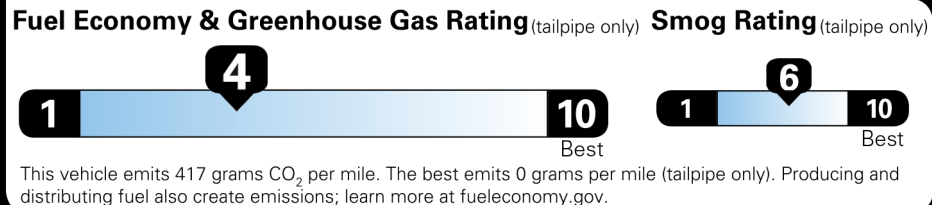

BASE MANUFACTURER'S SUGGESTED RETAIL PRICE $55,710.00

1. **OPTIONAL EQUIPMENT**
2. FE 50 STATE EMISSIONS
   - MR Power Tilt/Slide Moonroof 850.00
   63. Floor Mats- All Weather-'4Runner' 248.00
   - 2L. Badge- Front Illuminated Dark Chrome 285.00
   - T9. Badge Inserts- Rr TOYOTA Reflect Black 65.00
   - R5. Cargo Tray- All Weather '4Runner' 140.00

GOVERNMENT 5-STAR SAFETY RATINGS

Overall Vehicle Score ★★★★★

Based on the combined ratings of frontal, side and rollover. Should ONLY be compared to other vehicles of similar size and weight.

Frontal Crash Driver Passenger ★★★★★

Based on the risk of injury in a frontal impact. Should ONLY be compared to other vehicles of similar size and weight.

Side Crash Front seat Rear seat ★★★★★

Based on the risk of injury in a side impact.

Rollover ★★★★★

Based on the risk of rollover in a single-vehicle crash.

Star ratings range from 1 to 5 stars (★★★★★) with 5 being the highest.
Source: National Highway Traffic Safety Administration (NHTSA)
www.safercar.gov or 1-888-327-4236

EPA DOT Fuel Economy and Environment

Gasoline Vehicle

Fuel Economy

21 MPG Standard SUVs range from 12 to 115 MPG. The best vehicle rates 146 MPGe.

19 25
combined city/hwy city highway

4.8 gallons per 100 miles

You spend $3,250
more in fuel costs over 5 years compared to the average new vehicle.

Annual fuel cost $2,350

Actual results will vary for many reasons, including driving conditions and how you drive and maintain your vehicle. The average new vehicle gets 29 MPG and costs $8,500 to fuel over 5 years. Cost estimates are based on 15,000 miles per year at $3.30 per gallon. MPGe is miles per gasoline gallon equivalent. Vehicle emissions are a significant cause of climate change and smog.

fueleconomy.gov
Calculate personalized estimates and compare vehicles

MANUFACTURER'S SUGGESTED RETAIL PRICE[†]	$57,298.00
DELIVERY, PROCESSING AND HANDLING FEE	1,595.00
TOTAL SUGGESTED RETAIL PRICE	$58,893.00

[†]Manufacturer's suggested retail price excludes delivery processing and handling fees, license and title fees, applicable federal, state and local taxes, and dealer and distributor options and accessories.

Delivered by Truck to: 24067
TWIN CITY TOYOTA
301 AUTUMN RIDGE DRIVE
HERCULANEUM MO63048

TML2E1N2S0F0W0

Not Original - Copy
Created: 2025-08 21:02:31 (UTC)